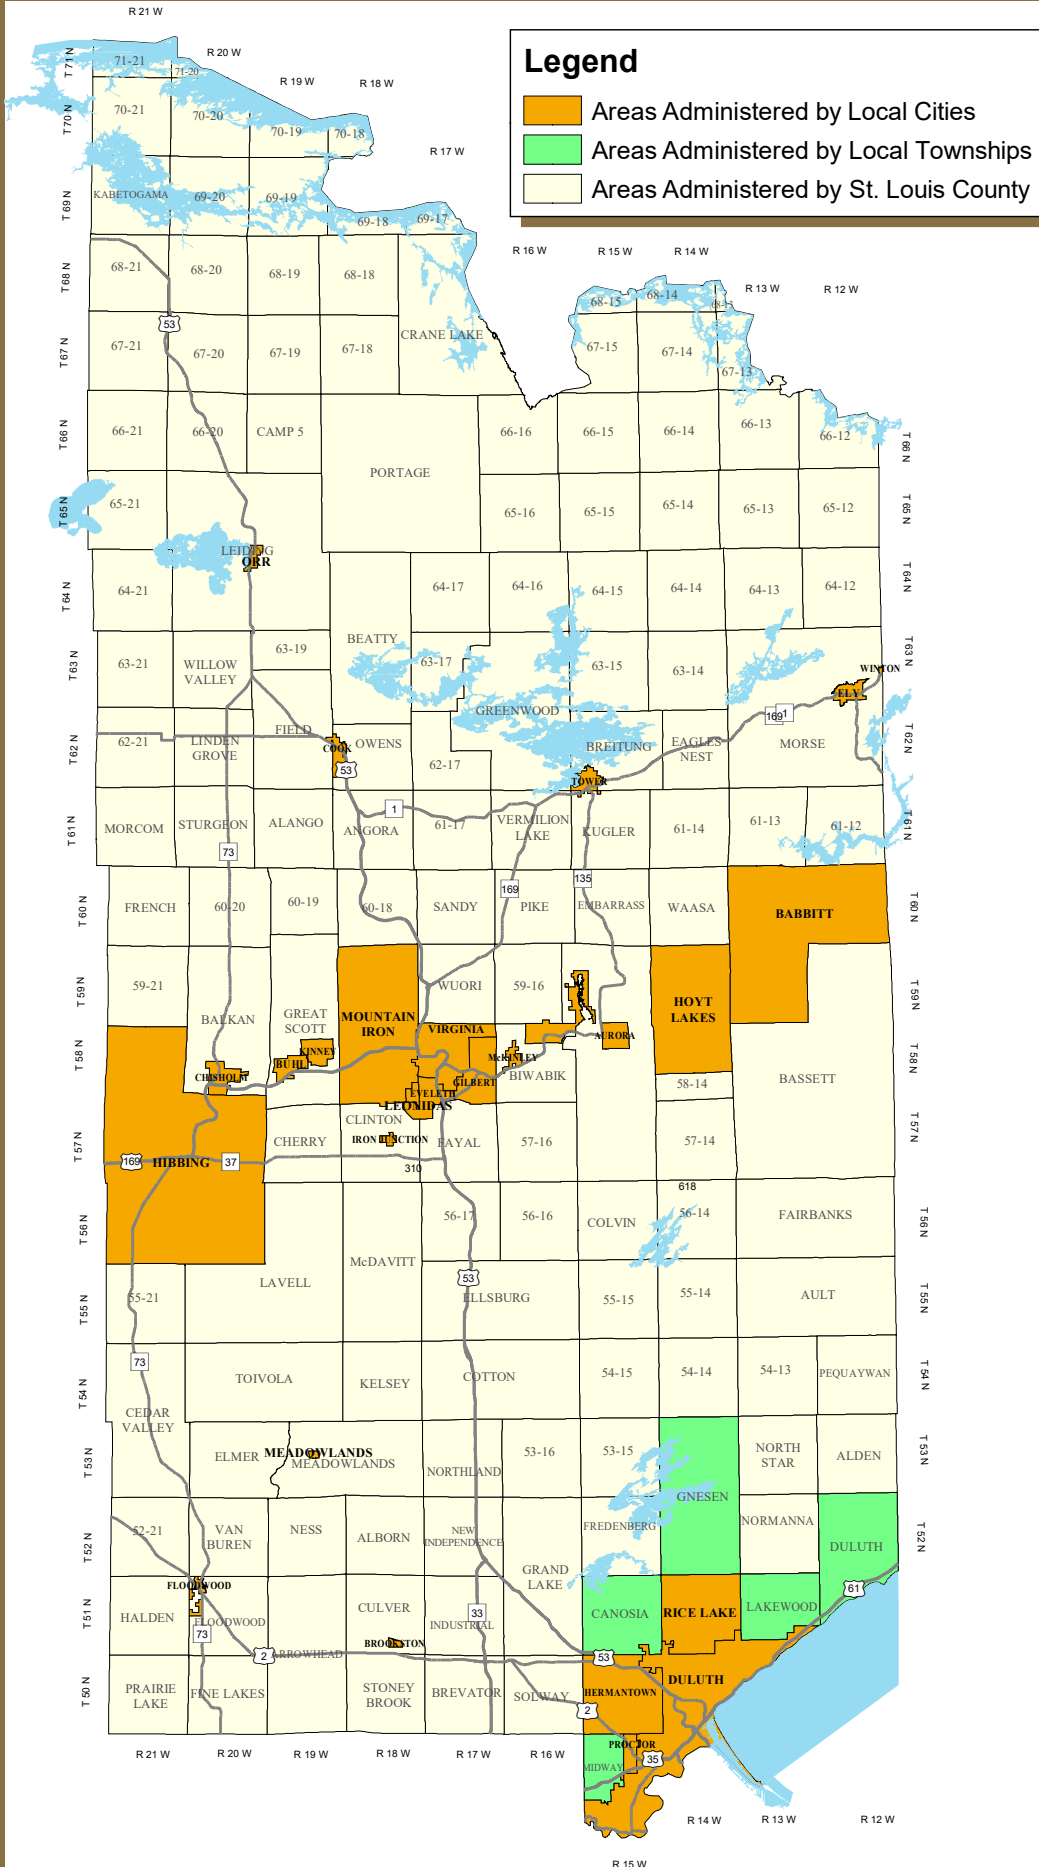

City Zoning Administration

Non Jurisdiction Areas Of St. Louis County

Legend

- Areas Administered by Local Cities
- Areas Administered by Local Townships
- Areas Administered by St. Louis County

Zoning Administrators