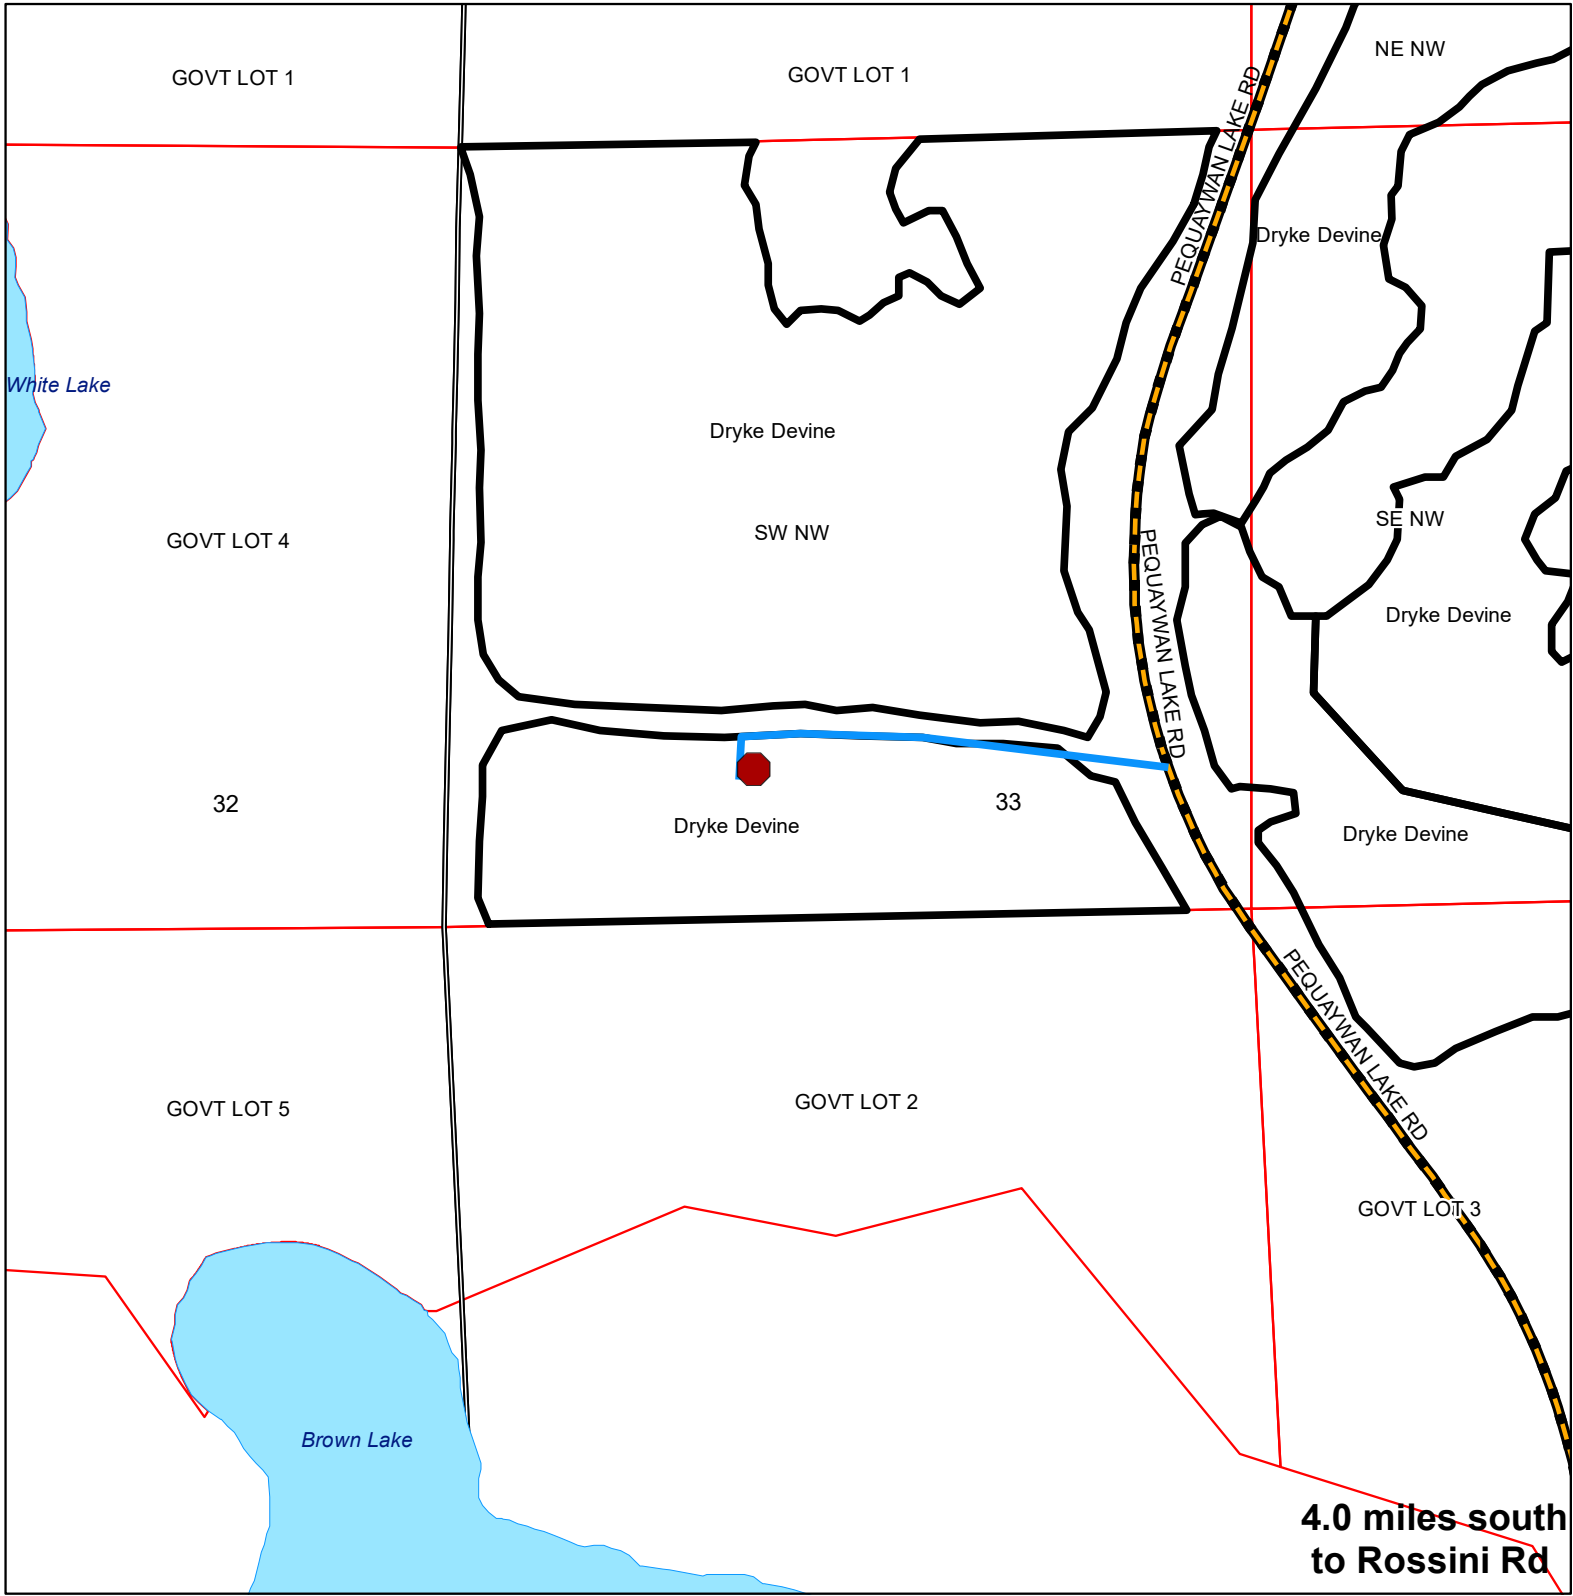

C19180041 - Dryke Divine - Firewood Permit

T55N R12W - SW1/4 of the NW1/4 of Section 33

Prepared By: R. Benson
 Map Created: 11/22/2019
 TRS: 5512-33
 Disclaimer:
 This is a compilation of records as they appear in the Saint Louis County Offices affecting the area shown. This drawing is to be used only for reference purposes and the County is not responsible for any inaccuracies herein contained.

1 inch = 330 feet
 0 0.03 0.06 Miles
 N
 1:3,960

● Firewood Permit Location
— Access

***Max 1 Permits Allowed**
***Contact the St.Louis County Land & Minerals Dept. at 218-625-3700 for a permit or more information.**

- Firewood Location
- Gate