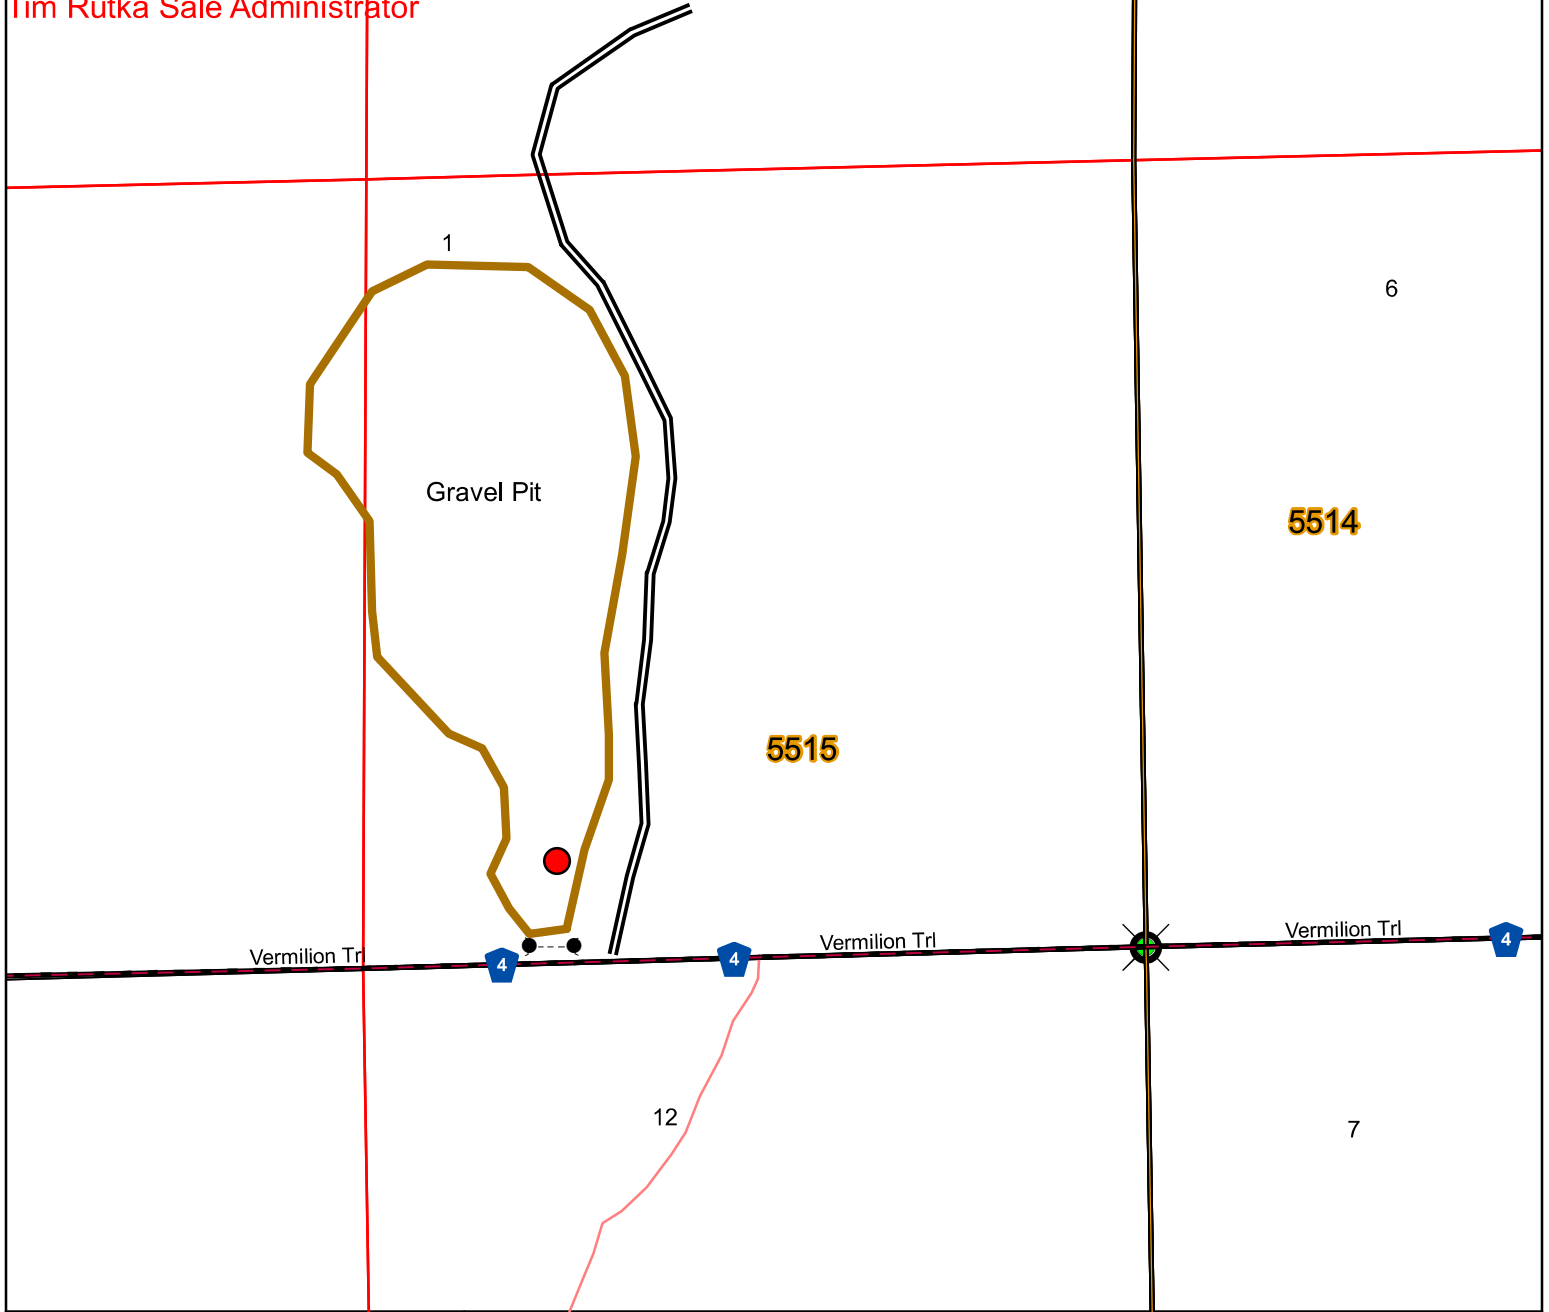

C19180041 - Dryke Divine - Firewood Permit

T55N R12W - SW1/4 of the NW1/4 of Section 33

Prepared By: R. Benson
 Map Created: 11/22/2019
 TRS: 5512-33
 Disclaimer:
 This is a compilation of records as they appear in the Saint Louis County Offices affecting the area shown. This drawing is to be used only for reference purposes and the County is not responsible for any inaccuracies herein contained.

1 inch = 330 feet
 0 0.03 0.06 Miles
 N
 1:3,960

● Firewood Permit Location
— Access

***Max 1 Permits Allowed**
***Contact the St.Louis County Land & Minerals Dept. at 218-625-3700 for a permit or more information.**

St. Louis County South Pit Firewood

One Permit allowed on this site.

Contact the St. Louis County Land and Minerals Department in
Pike Lake at 218-625-3700 for a permit or for more information.

Tim Rutka Sale Administrator

- Firewood Location
- Gate