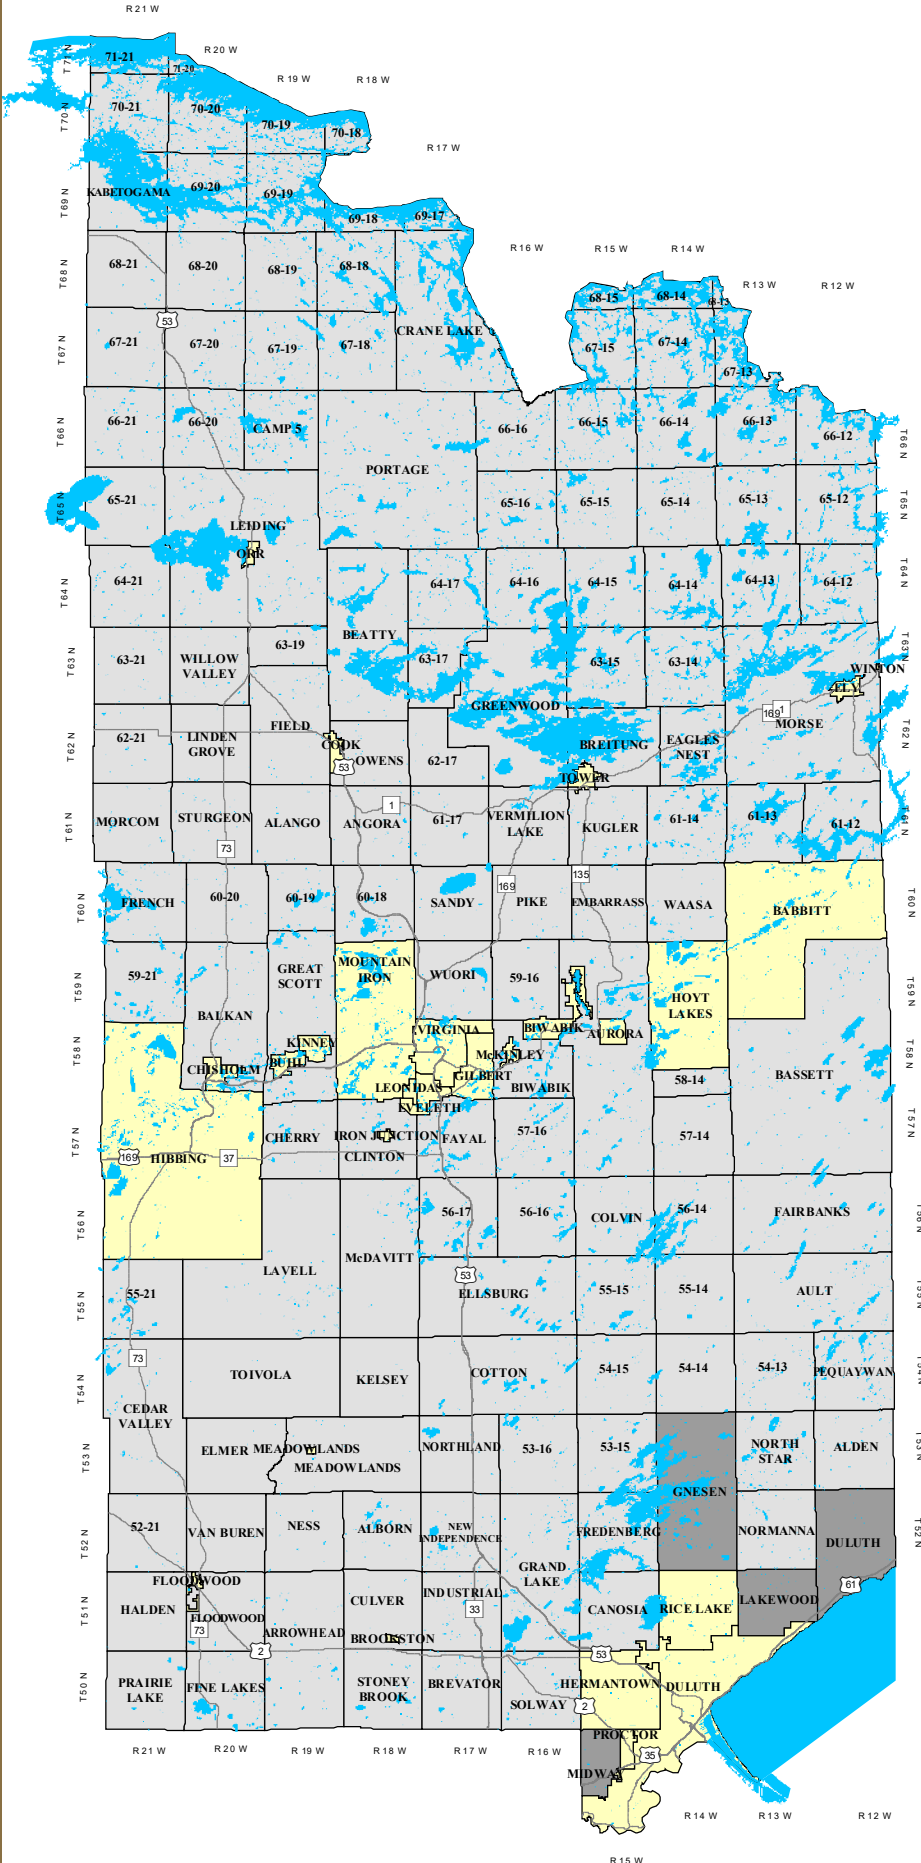

Zoning Administration

Non Jurisdiction Areas Of St. Louis County

Legend

- County Zoning Jurisdiction
- Areas Administered by Local Cities
- Areas Administered by Local Townships

Cities:

Aurora, Babbitt, Biwabik, Brookston, Buhl, Chisholm, Cook, Duluth, Ely, Eveleth, Floodwood, Gilbert, Hermantown, Hibbing, Hoyt Lakes, Iron Junction, Kinney, Leonidas, McKinley, Meadowlands, Mountain Iron, Orr, Proctor, Rice Lake, Tower, Virginia, Winton

Townships:

Duluth, Gnesen, Lakewood, Midway

Prepared By: **Planning & Community Development**
 (218) 725-5000
www.stlouiscountymn.gov

Source: St. Louis County
 Date: 1/14/2020 AL

Disclaimer
 This is a compilation of records as they appear in the Saint Louis County Offices affecting the area shown. This drawing is to be used only for reference purposes and the County is not responsible for any inaccuracies herein contained.